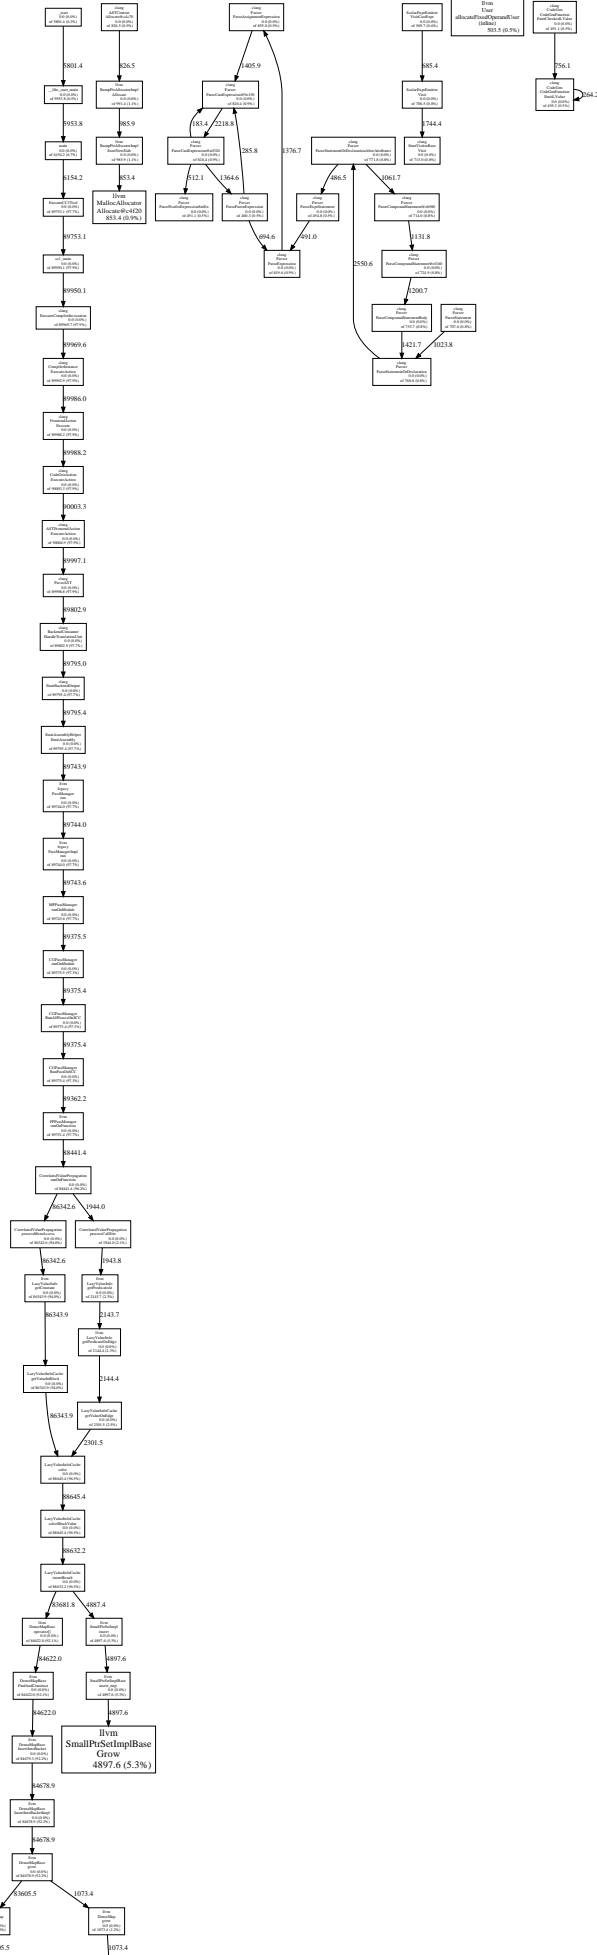

home/joerg/work/LLVM/build-assert/bin/clang  
 Total MB: 91891.0  
 Dropped nodes with <= 459.5 abs(MB)  
 Dropped edges with <= 91.9 MB

**llvm**  
**SmallDenseMap**  
**allocateBuckets**  
**83605.5 (91.0%)**

llvm  
 DenseMap  
 allocateBuckets  
 1074.4 (1.2%)